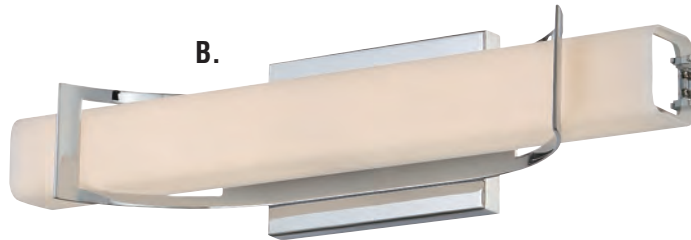

# SHOP. STYLE. SALE.

**SAVE NOW** on Beautiful Home Lighting!

INTEGRATED LED  
10 YEAR WARRANTY

A.

B.

Come see our entire **LED** bath selection!

A. SNNL8406PN  
10.5" H, 6.5" W, 7.5" Ext  
Integrated LED  
Palladian Bronze Finish  
Clear Water Glass  
**\$105.99**

*Converts to semi-flush  
Also available in smaller size  
and in Western Bronze Finish*

D.

D. LKE5204VG  
31.5" H, 15" W, 15" Dp.  
Vintage Gold Finish  
Clear Water Glass  
**\$315.99**

E.

E. BKH1714WT  
14" H, 14" W, 14" Ext  
Western Bronze Finish  
**\$215.99**