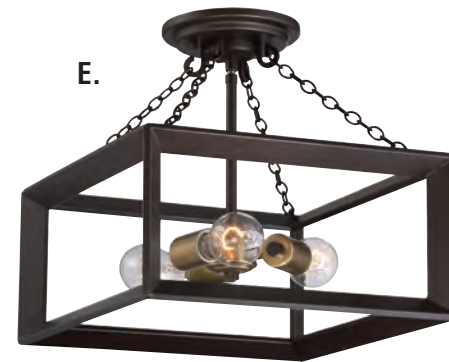

B. PCBD8519C  
5" H, 19" W, 4.5" Ext  
Integrated LED  
Polished Chrome Finish  
Opal Etched Glass  
**\$189.99**

C.

C. ON2824BN  
25.5" H, 24" W, 24" Dp.  
Brushed Nickel Finish  
Clear Glass Accents  
**\$469.99**

*Converts to semi-flush  
Also available in smaller size  
and in Western Bronze Finish*

D.

D. LKE5204VG  
31.5" H, 15" W, 15" Dp.  
Vintage Gold Finish  
Clear Water Glass  
**\$315.99**

E.

E. BKH1714WT  
14" H, 14" W, 14" Ext  
Western Bronze Finish  
**\$215.99**