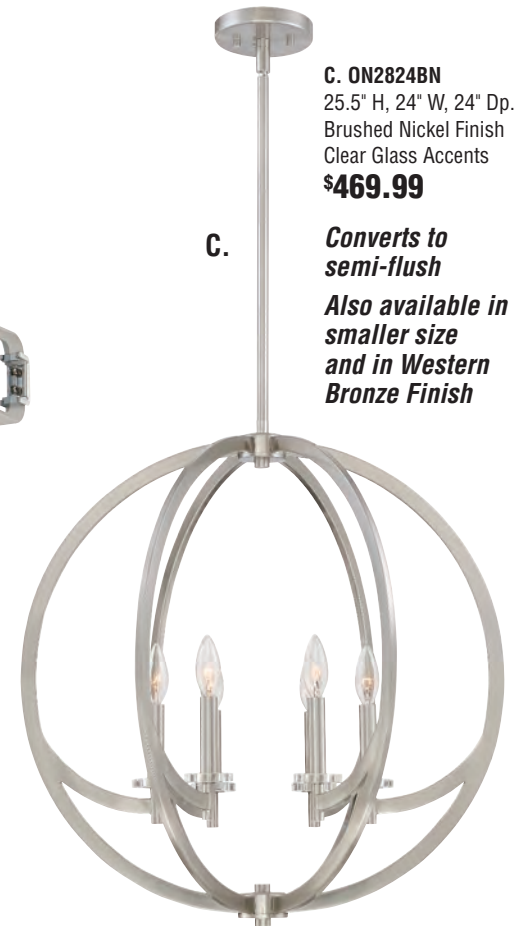

# SHOP. STYLE. SALE.

**SAVE NOW** on Beautiful Home Lighting!

INTEGRATED LED  
10 YEAR WARRANTY

A.

B.

Come see our entire **LED** bath selection!

A. SNNL8406PN  
10.5" H, 6.5" W, 7.5" Ext  
Integrated LED  
Palladian Bronze Finish  
Clear Water Glass  
**\$105.99**

B. PCBD8519C  
5" H, 19" W, 4.5" Ext  
Integrated LED  
Polished Chrome Finish  
Opal Etched Glass  
**\$189.99**

C.

C. ON2824BN  
25.5" H, 24" W, 24" Dp.  
Brushed Nickel Finish  
Clear Glass Accents  
**\$469.99**

*Converts to semi-flush  
Also available in smaller size  
and in Western Bronze Finish*

D.

D. LKE5204VG  
31.5" H, 15" W, 15" Dp.  
Vintage Gold Finish  
Clear Water Glass  
**\$315.99**

E.

E. BKH1714WT  
14" H, 14" W, 14" Ext  
Western Bronze Finish  
**\$215.99**

A.

**A. DBN8603BN**  
 9" H, 25" W, 8" Ext  
 Brushed Nickel Finish  
 Clear Pressed Glass  
**\$169.99**

glass  
*detail*