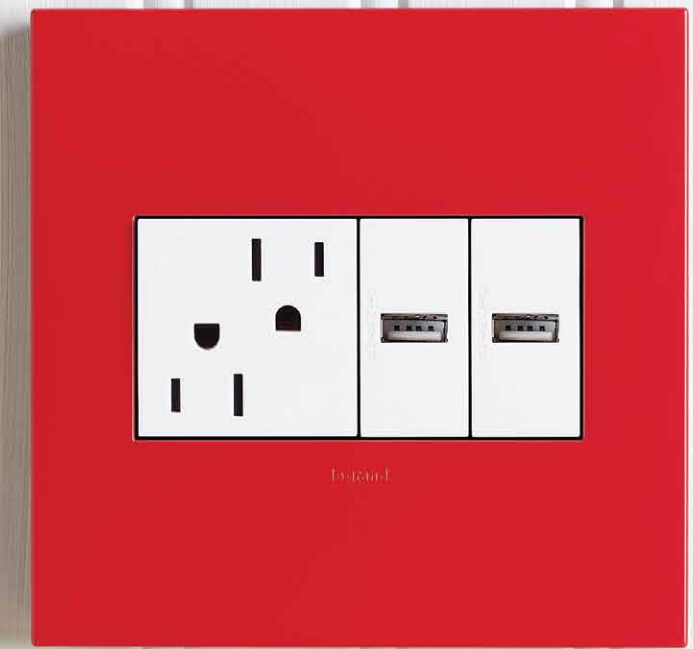

Plug in to your creative outlet.
Talk about flexibility. adorne's modular design makes it easy to configure the perfect combination of outlets, nightlights — even USB ports — as needed. Go ahead, plug and play!

WALL PLATE: CHERRY | OUTLETS: TAMPER-RESISTANT OUTLET + 2 USBS