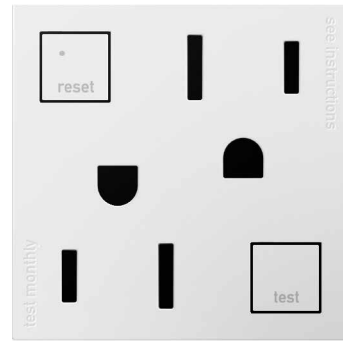

GFCI Outlet