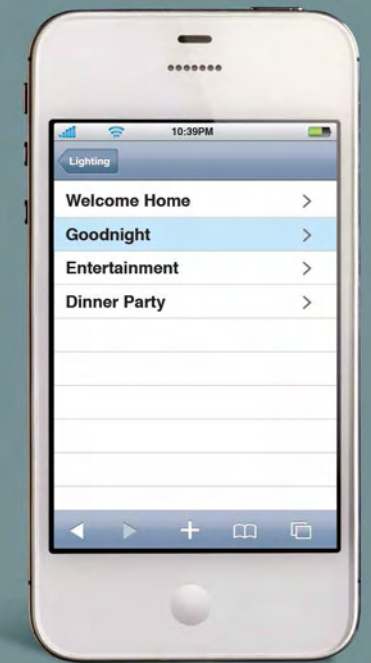

A smarter way to say goodnight.

Preset your lights to welcome you home or shut down at night. Wireless lighting controls from adorne put convenience at your fingertips.