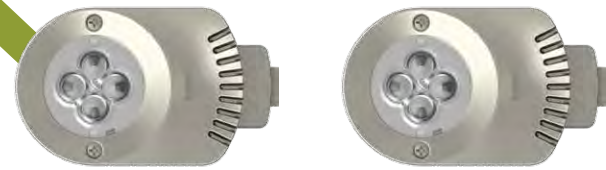

A RECIPE FOR KITCHEN MAGIC.

The adorne Under-Cabinet Lighting System brings an array of modular components that swap out so easily, you'll want to reconfigure whenever the mood strikes. From speakers and smart phone docks to lighting and outlets, there's a world of possibilities to choose from with these high-tech, highly convenient building blocks.

UNDER-CABINET LIGHTING

● **Puck Lights:** For a spectacular spotlighted look.