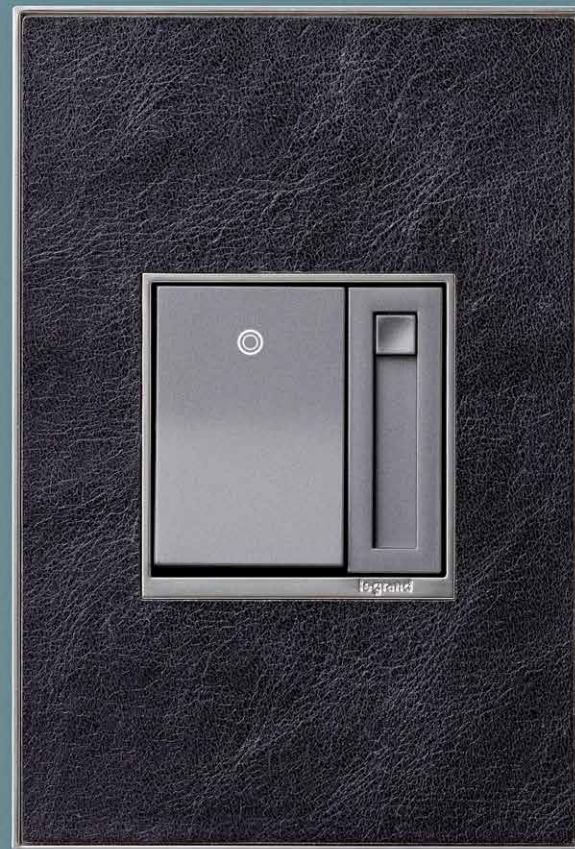

OUTLETS

Tamper-Resistant Outlet

GFCI Outlet

USB Outlet

ACCESSORIES

SensaSwitch Manual-ON/Timed-OFF

Paddle Fan Speed Control

1-Module Paddle Switch: Provides two switches in the space of one.

Sometimes the best ideas just pop out.

A gentle push reveals the genius of the adorne Pop-Out™ Outlet — three places to plug in that elegantly hide away when not in use.

BRIGHT IDEAS AROUND.

You've never seen a nightlight that hides itself so cleverly, yet responds so elegantly to a simple touch. Or one that can be lifted from its home on your wall to double as a carry-around flashlight. When it comes to brilliant solutions, adorne really shines.