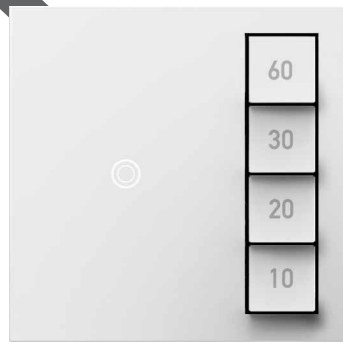

OUTLETS

Tamper-Resistant Outlet

GFCI Outlet

USB Outlet

ACCESSORIES

SensaSwitch Manual-ON/Timed-OFF

Paddle Fan Speed Control

1-Module Paddle Switch: Provides two switches in the space of one.