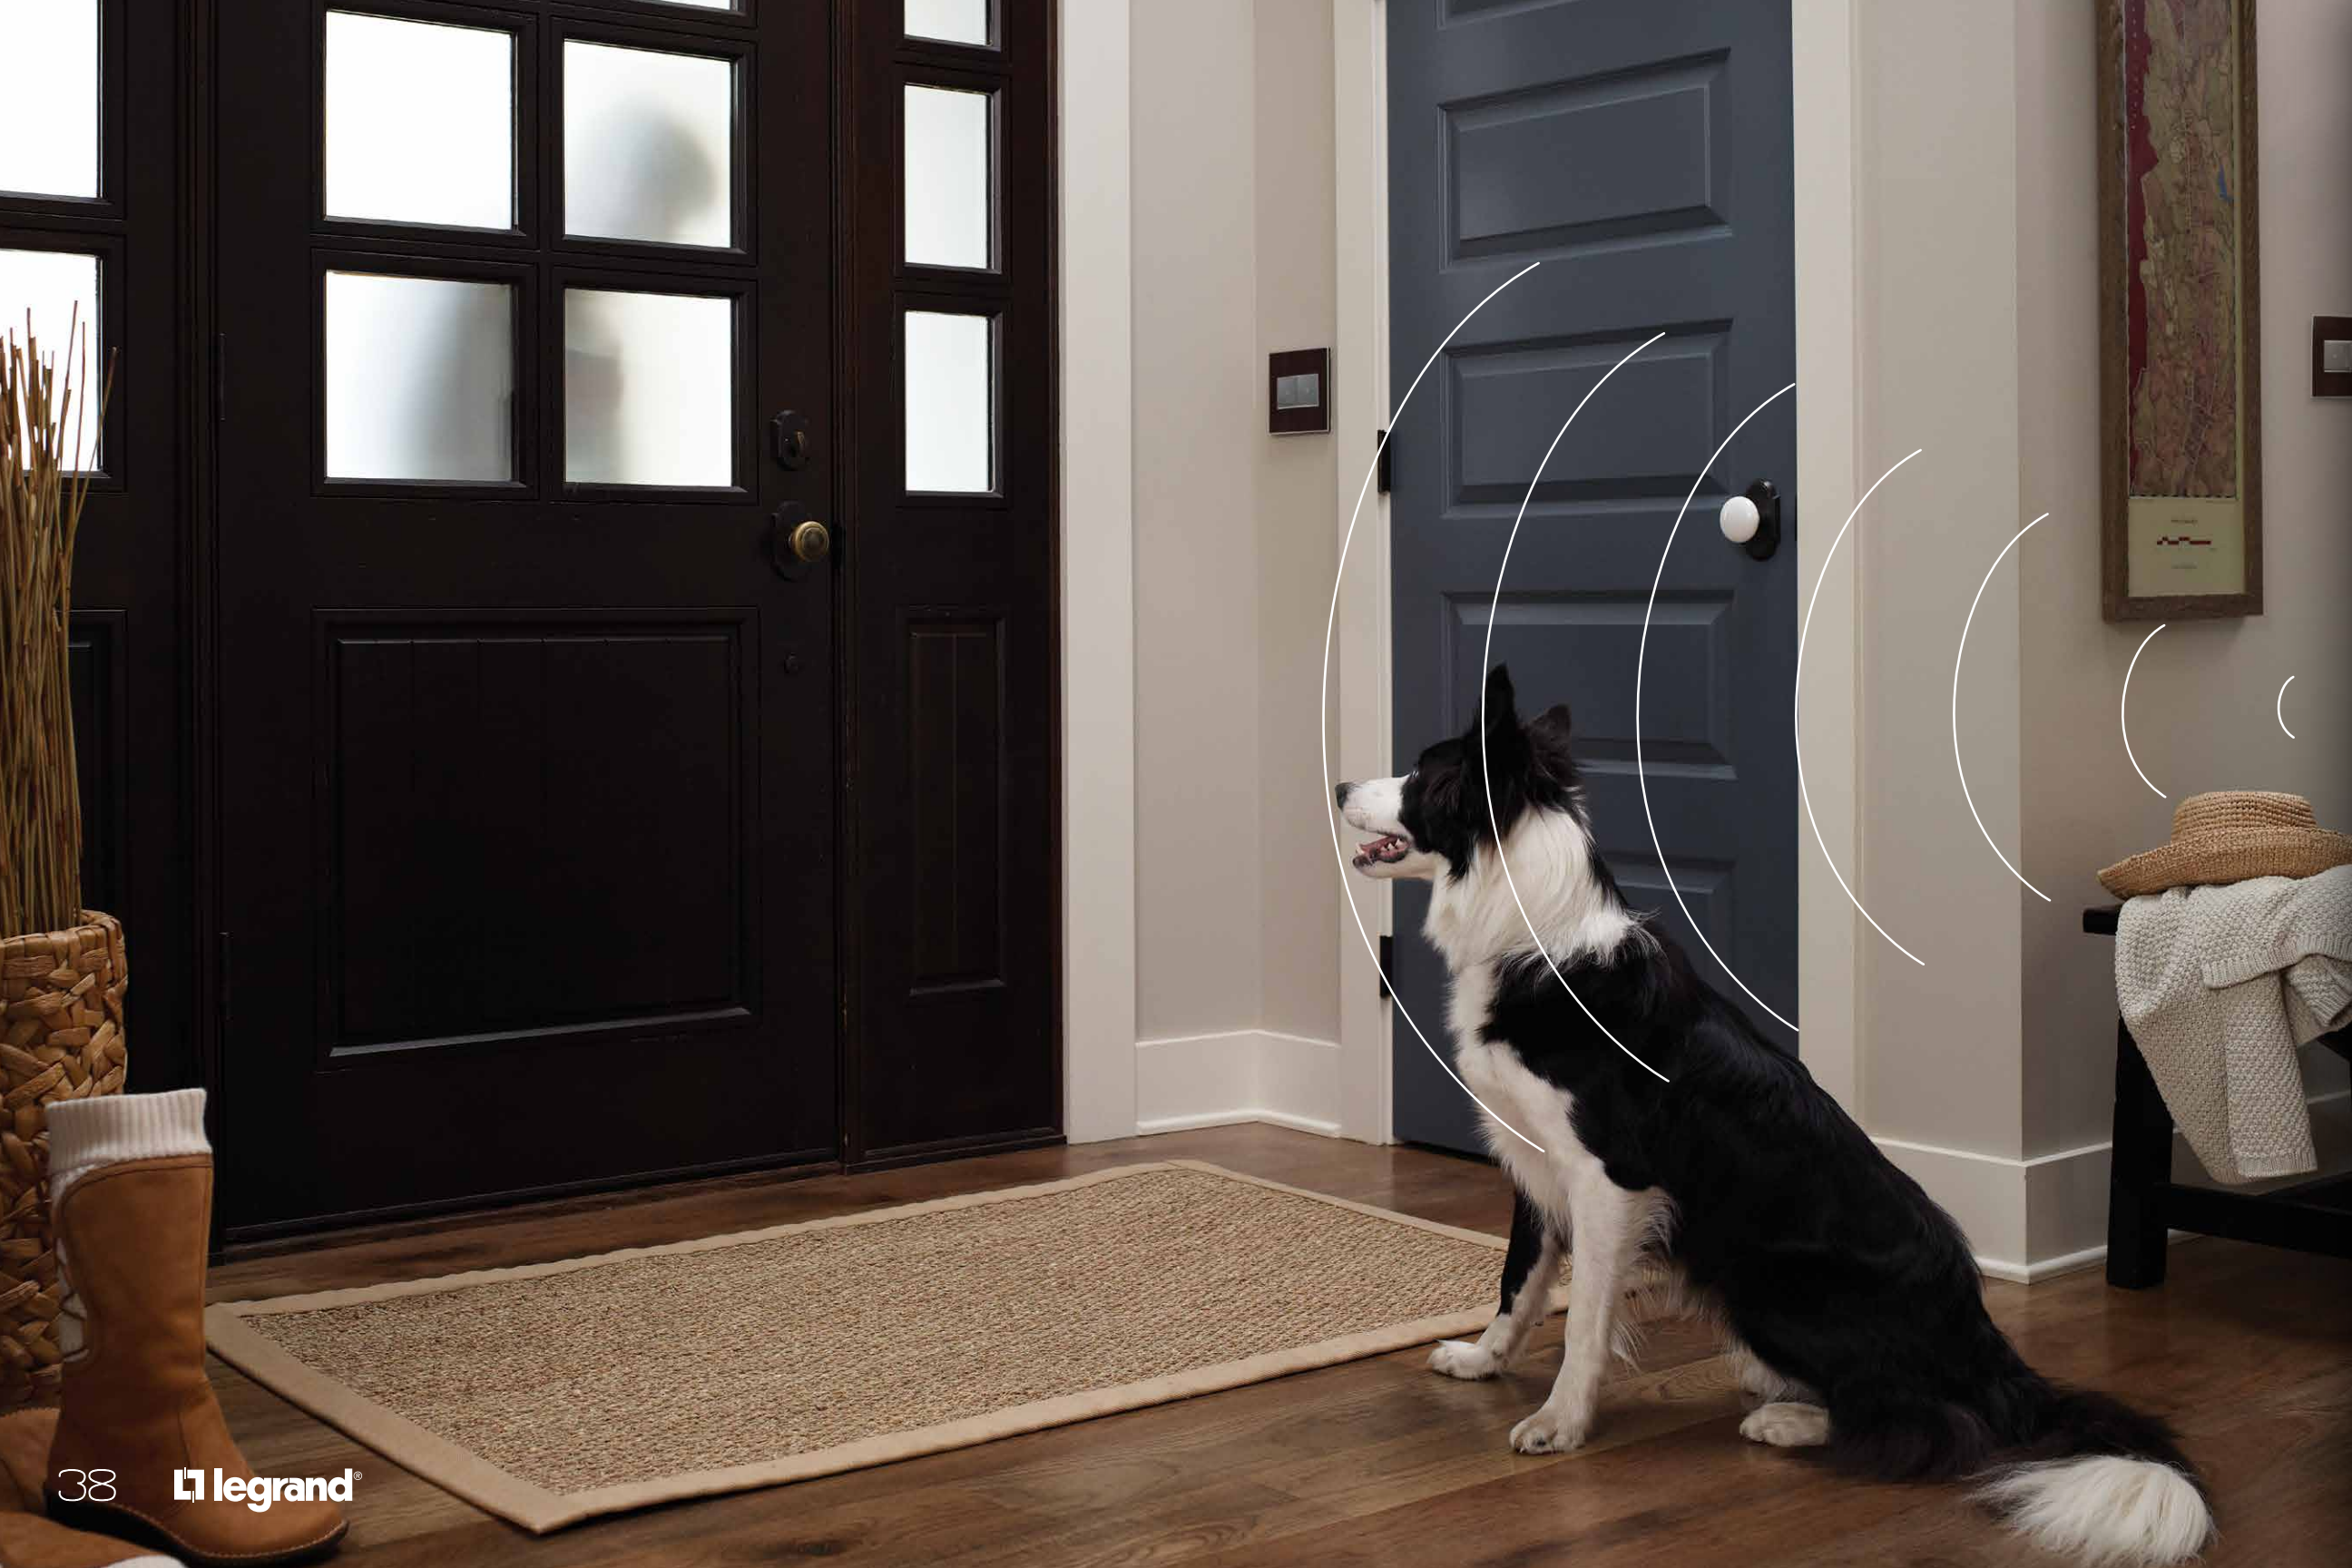

● **USB Module**
A handy outlet to power today's devices.

● **Outlet Module**
Convenient power snaps in where you need it.

● **Digital Music Kit**
Plug and play your favorites—wirelessly.

● **Modular Tracks:** The nerve center that tucks away out of sight. Available in three sizes.

YOU GET THE
GROCERIES.
LET YOUR HOUSE
GET THE LIGHTS.

WIRELESS SYSTEMS FOR THE HOME

Have your house welcome you home with a lights-on preset. See wireless video of who's at your door. Use a smart phone app to fill your house with music. Life is richer (and sweeter) with adorne wireless solutions.

Dial up the fun.

Tell your house what to play and where to play it via smart phone. Wi-Fi connectivity lets you put the speakers where you like and change things up as needed. Cool.

Wi-Fi MUSIC SYSTEM

The peephole. Evolved.