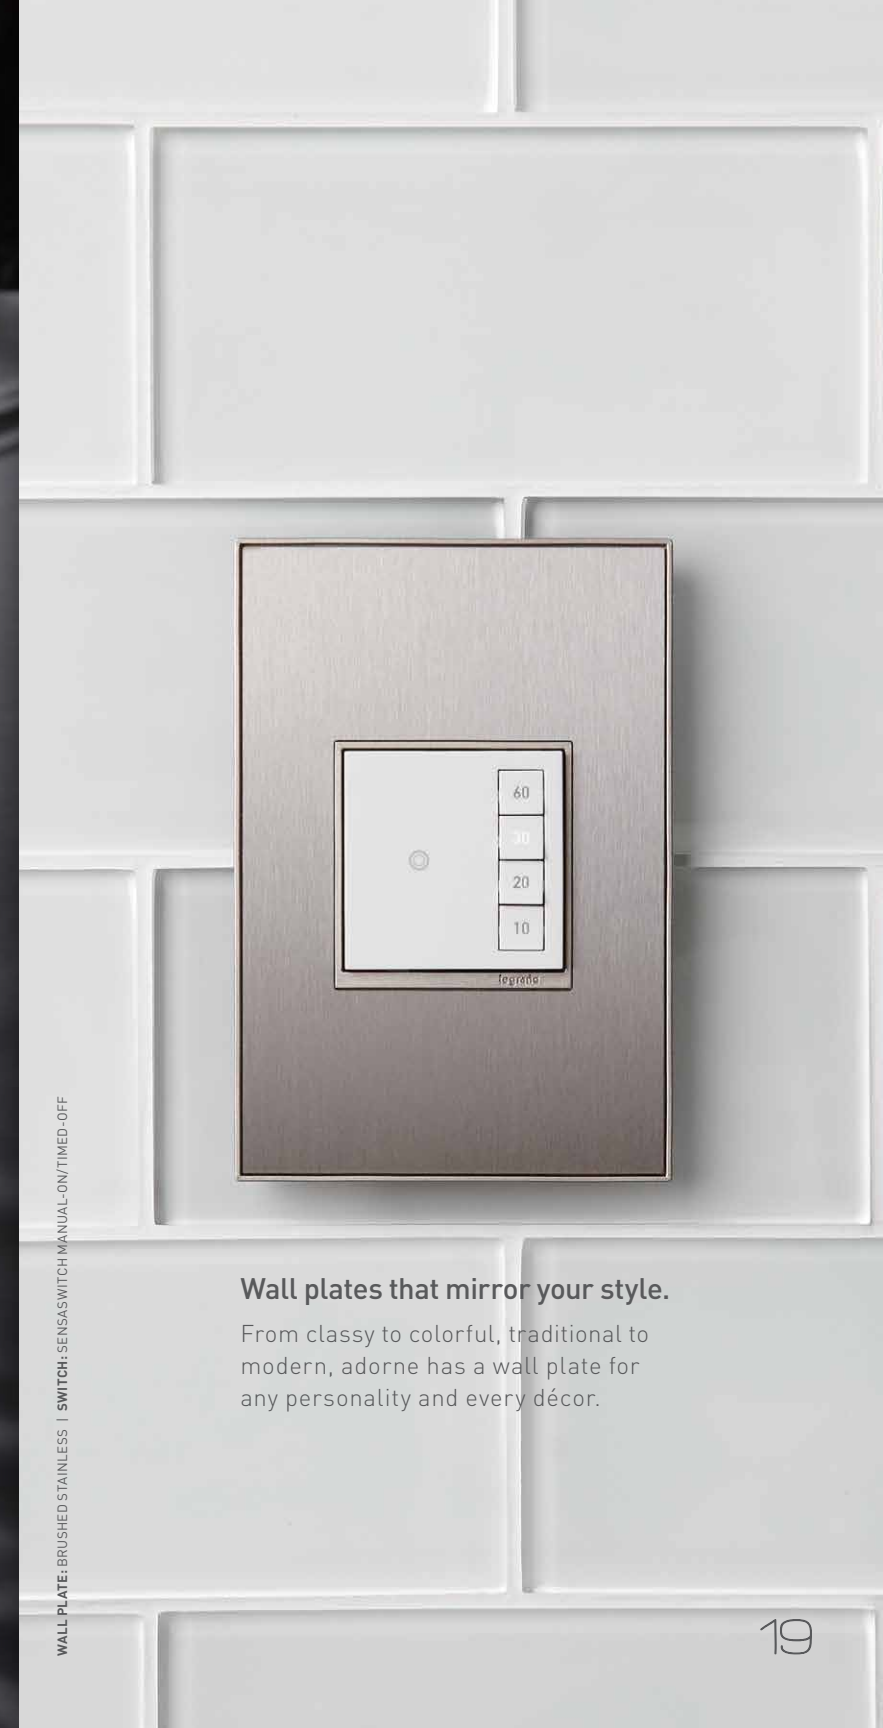

CHOOSE A STYLE
AS INTERESTING
AS YOURS.

WALL PLATES

Wall plates become fashion plates with adorne's 32 dazzling options, including cast metals, woods, leather, and vibrant colors. You accessorize your wardrobe — now it's your home's turn for some fun.

WALL PLATE: BRUSHED STAINLESS | SWITCH: SENSASWITCH MANUAL-ON/TIMED-OFF

Wall plates that mirror your style.

From classy to colorful, traditional to modern, adorne has a wall plate for any personality and every décor.