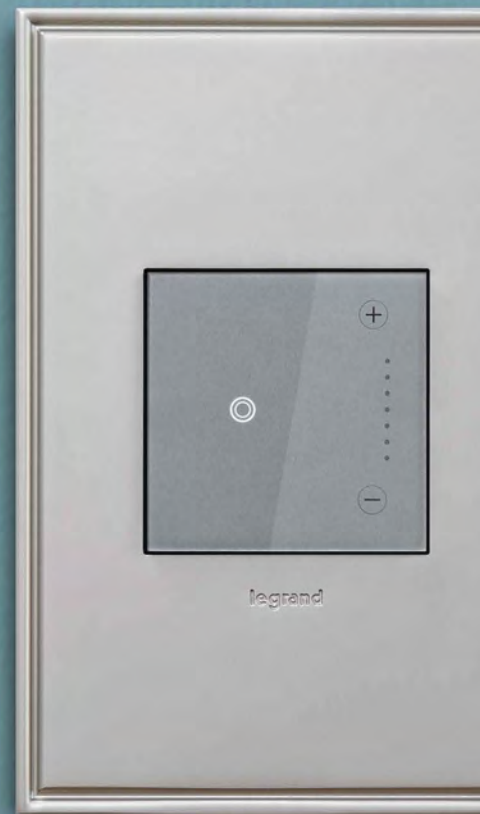

designed to be better.™

IT'S TIME FOR A
BEAUTIFUL
SWITCH.

adorne™

legrand®